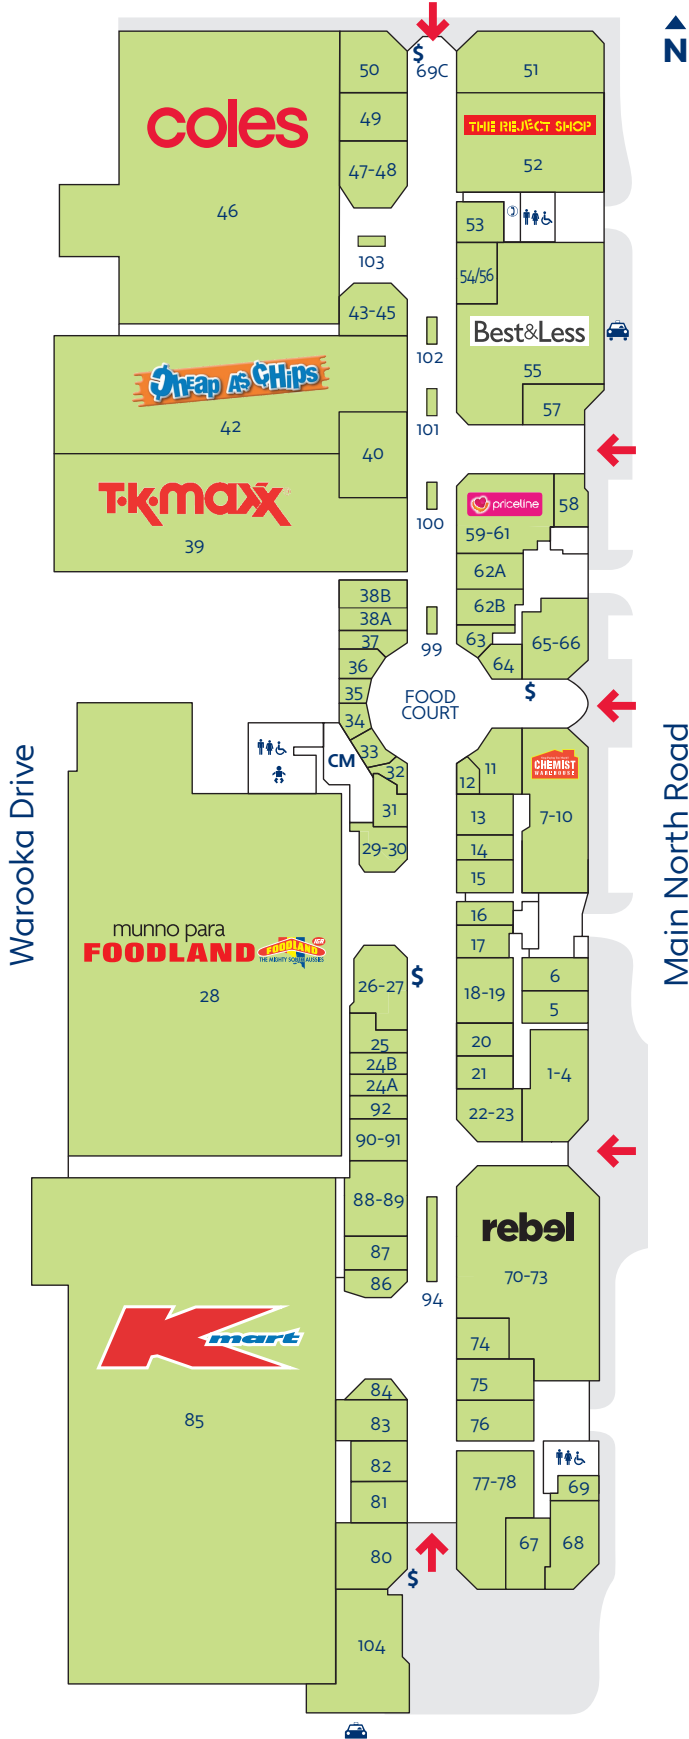

Centre Directory

munno para shopping

External stores see overleaf

Fashion & Accessories

- 55 Best & Less
- 40 Connor
- 74 Grahams Jewellers
- 90-91 Innerware
- 62A Jay Jays
- 22-23 JT Surf
- 76 Katies
- 22-23 Lowes
- 43-45 Millers
- 25 Raylaw Jewellers
- 86 Shiels
- 83 Spendless Shoes
- 75 Strandbags

Health & Beauty

- 51 Anytime Fitness
- 7-10 Chemist Warehouse (Internal)
- 84 Crown Barbers
- 49 Epic Art Tattoos
- 87 Essential Beauty
- 11 Go Vita Health Shop
- 13 Just Cuts
- 92 Metro Hair Care
- 24B New New Massage
- 59-61 Priceline
- 16 ProfessionNAIL
- 82 Q-tee Nails
- 70-73 Rebel Sport

Food & Drink

- 12 Boost Juice
- 77-78 Caffé Primo
- 94 Cibo
- 69 Coco Fresh Tea & Juice
- 35 Go-Fish
- 103 Jack's Bakery
- 67 Kimura Sushi
- 47-48 Liquorland
- 33 Mamma Mia's
- 63 Mirai Sushi
- 99 Muffin Break
- 104 Munno Asian Grocer Kitchen & Bar
- 68 St Louis House of Fine Ice Cream & Dessert
- 37 Subway (Internal)
- 36 Tasty Asian
- 58 The Cheesecake Shop
- 32 Wendy's Milk Bar
- 34 Yiros Club 2

Home & Lifestyle

- 42 Cheap as Chips
- 81 Dusk
- 54-56 EB Games & ZING Pop Culture
- 53 Flowers R Us
- 85 Kmart
- 14 Smokemart & GiftBox
- 52 The Reject Shop
- 39 TK Maxx

Fresh Food

- 31 Bakers Delight
- 46 Coles
- 38A Fish n Things
- 28 Foodland

Services

- 69C ATMx
- 17 Australia Post
- 80 Commonwealth Bank & ATM
- 20 Eyes & Vision
- 21 Helloworld Travel
- 57 Jobs Statewide
- 102 MobileSkin
- 5 Munno Para Dental Clinic
- 1-4 Munno Para Family Medical & Australian Clinical Labs
- 18-19 Munno Para Newsagency
- 100 Munno Para Shoe Repairs
- 65-66 National Australia Bank & ATM
- 64 Optus
- 26-27 People's Choice Credit Union & ATM
- 24A Pop Phones
- 88-89 Specsavers Optometrists & Audiology
- 29-30 Telstra
- 101 United Way SA Bingo Booth
- 15 Vodafone

Map Legend

- ← Entrance
- ⚠ Parents' Room
- ☎ Telephone
- Ⓜ ATM
- ♿ Toilets
- 🚗 Taxi Rank
- CM Centre Management
- ♿ Disabled Toilet